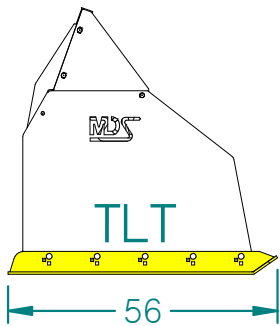

SKID STEER  
(BACK DRAG  
OPTION AVAILABLE)

TRACTOR  
LOADER/  
TELEHANDLER

WHEEL  
LOADER

No quick-tach...No problem. MDS offers a Universal Bucket Edge (Lip) Mount Kit for the TLT Series and WL Series Pushers. Chain Binder kits also available.