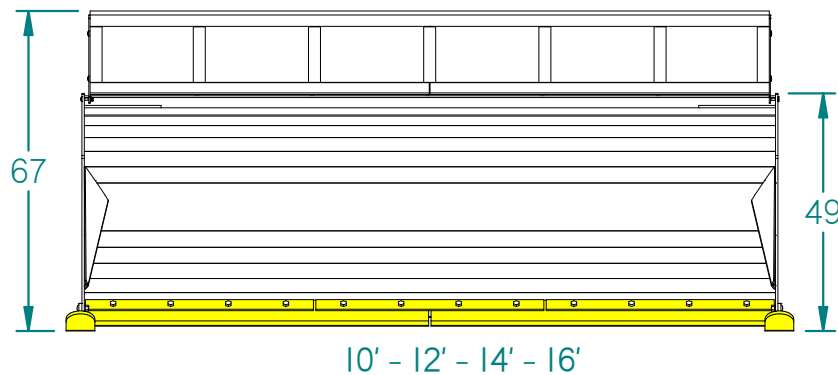

SKID STEER  
(BACK DRAG  
OPTION AVAILABLE)

TRACTOR  
LOADER/  
TELEHANDLER

WHEEL  
LOADER

No quick-tach...No problem. MDS offers a Universal Bucket Edge (Lip) Mount Kit for the TLT Series and WL Series Pushers. Chain Binder kits also available.