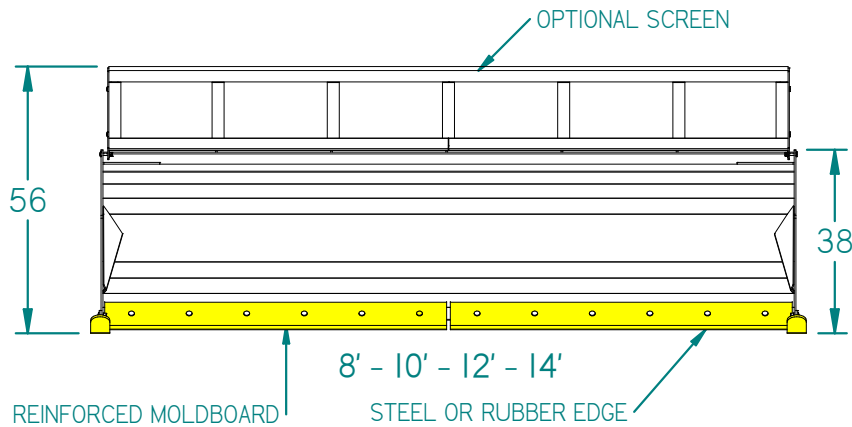

SKID STEER  
(BACK DRAG  
OPTION AVAILABLE)

TRACTOR  
LOADER/  
TELEHANDLER

WHEEL  
LOADER

No quick-tach...No problem. MDS offers a Universal Bucket Edge (Lip) Mount Kit for the TLT Series and WL Series Pushers. Chain Binder kits also available.