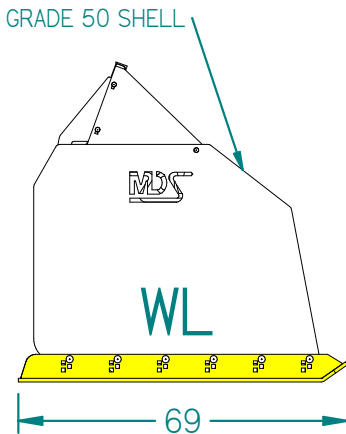

SKID STEER  
(BACK DRAG  
OPTION AVAILABLE)

TRACTOR  
LOADER/  
TELEHANDLER

WHEEL  
LOADER

No quick-tach...No problem. MDS offers a Universal Bucket Edge (Lip) Mount Kit for the TLT Series and WL Series Pushers. Chain Binder kits also available.